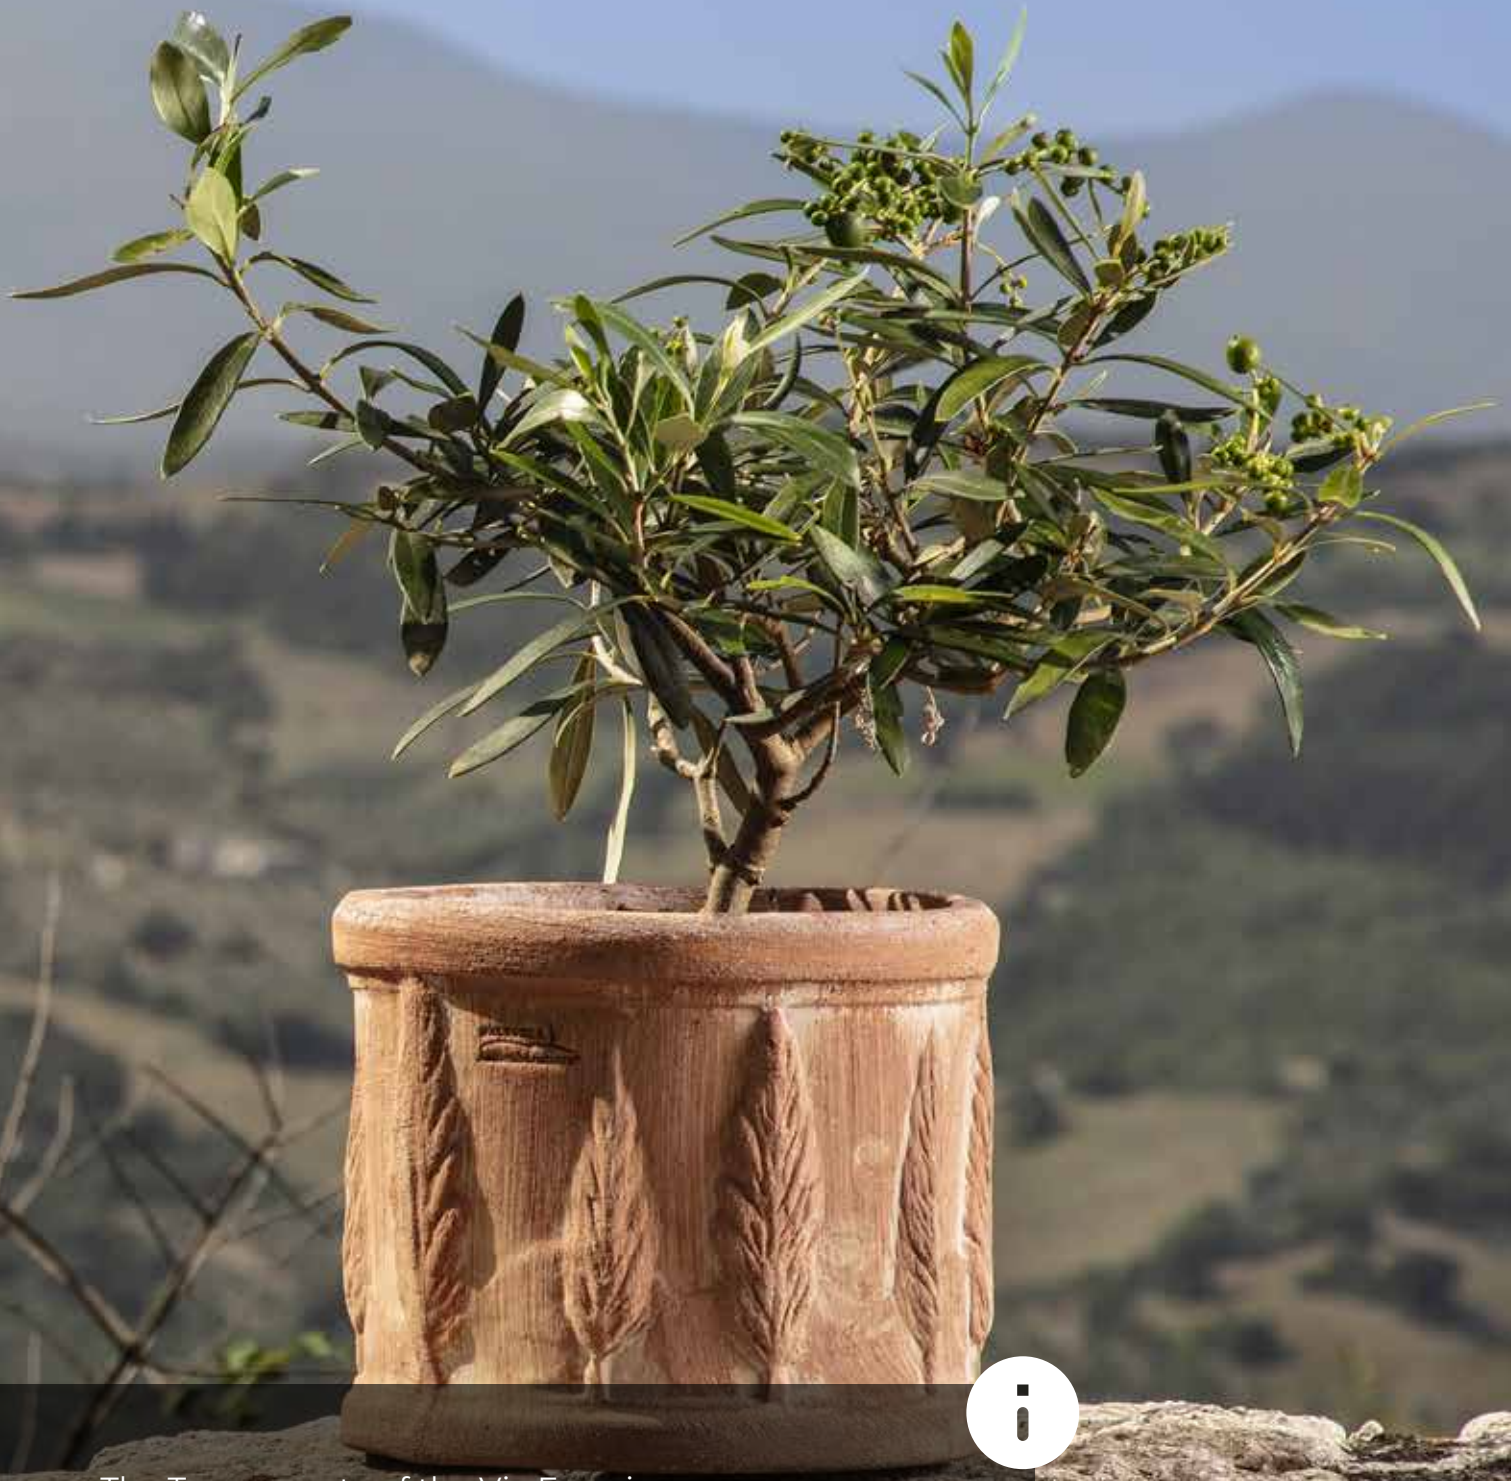

The Tuscan route of the Via Francigena

Vignoni Alto

Travelling along the Via Francigena we come across spectacular views, enchanting scenery made up of sinuous hills and medieval villages. We encounter the heart of Tuscany filled with pretty hilltop villages.