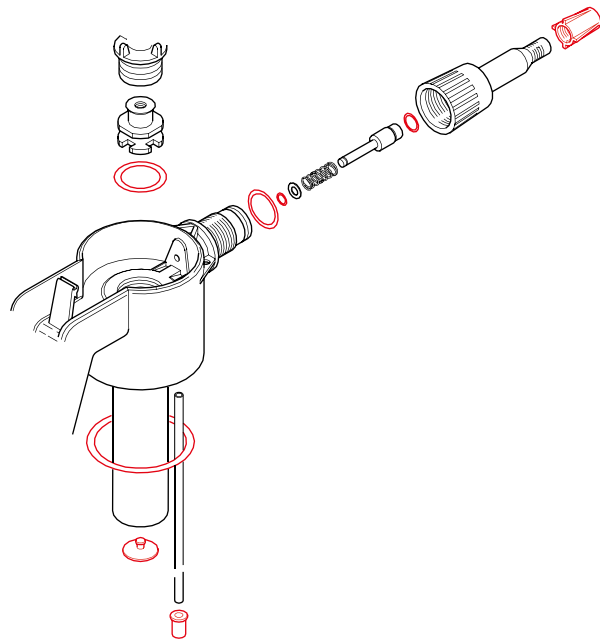

Spare parts for 0-2 liter pressure sprayers

code	Name and product description	Ean code
CZ9900	Spare parts kit NBR	8003916130184