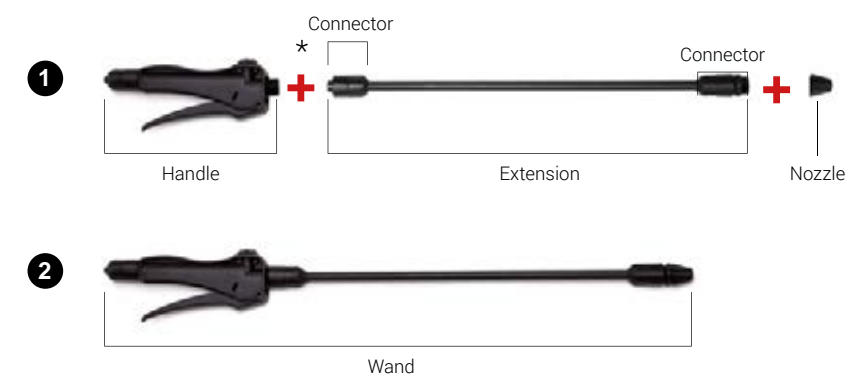

EPOCA WANDS

* Possibility to add a supplementary extension

1 = Components of a wand

2 = Complete wand

CONNECTOR COMPATIBILITY

HANDLES, EXTENSIONS and NOZZLES can be connected one another considering that **PL** is compatible with **PL** and **BRASS** with **BRASS** only.

PACKING ICONS

	= box		= display		= PE Bag		= shrink wrap
	= maximum height 2,40 m						

Our marketing department is oriented in updating and improving new articles and new color combinations that may determine changes in shape and/or color on the products.