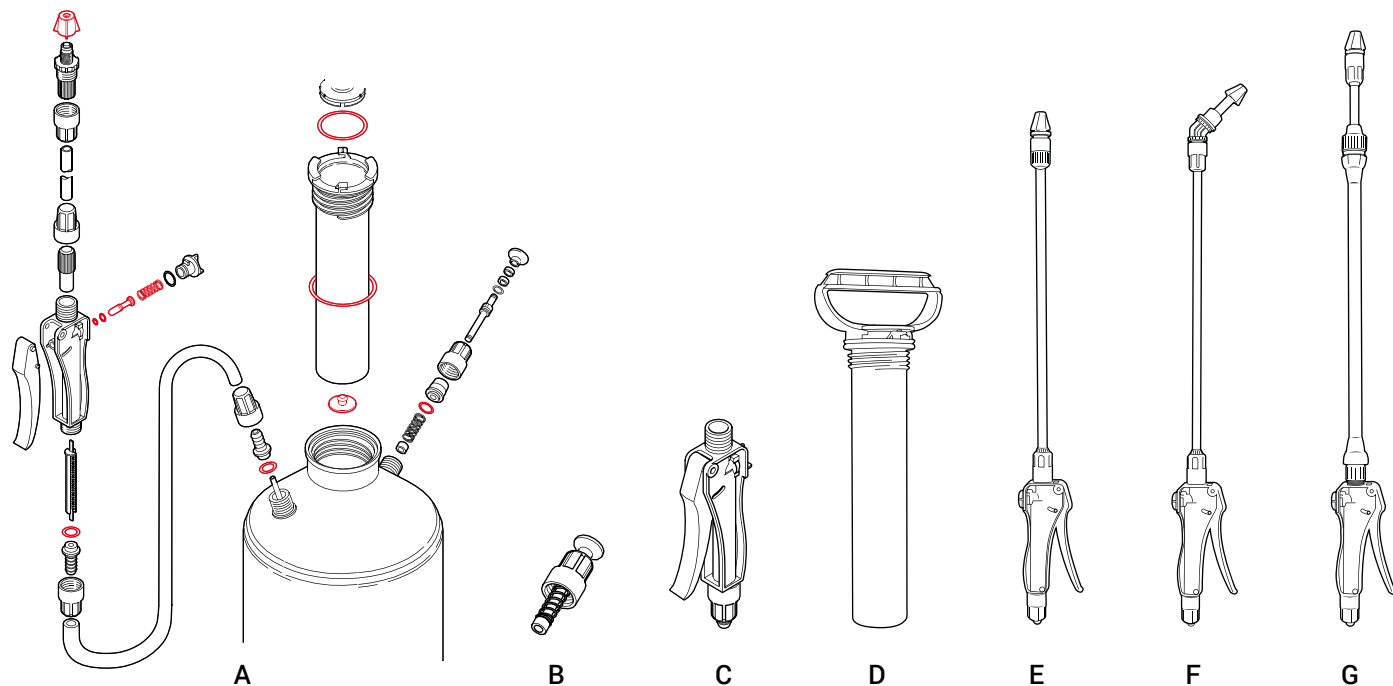

Spare parts for 3-13 liter pressure sprayers

rif.	code	Name and product description	Ean code
A	CZ9910	Spare parts kit NBR	8003916130238
B	10456	Safety valve NBR	8003916130306
C	23838	Plastic handle NBR	8003916130313
D	10475	Pumping system in PP NBR	8003916090273
E	05386	Plastic straight wand NBR - 64,0 cm	8003916090037
F	05388	Plastic curved wand NBR - 64,0 cm	8003916090907
G	24513	Straight telescopic lance in aluminium with plastic handle	8003916091256

LEGEND

MATERIALS

PL	Plastic
AL	Aluminium
OT	Brass
PS	Polystyrene

O'RING GASKETS

	NBR - Nitrile Rubber Ideal with non-aggressive and water-based products.

▲ Epoca always advises to carry out a complete compatibility test.

DIMENSIONS

The data reported in the "Dimensions cm" area within the product table represent: lenght x width x height.