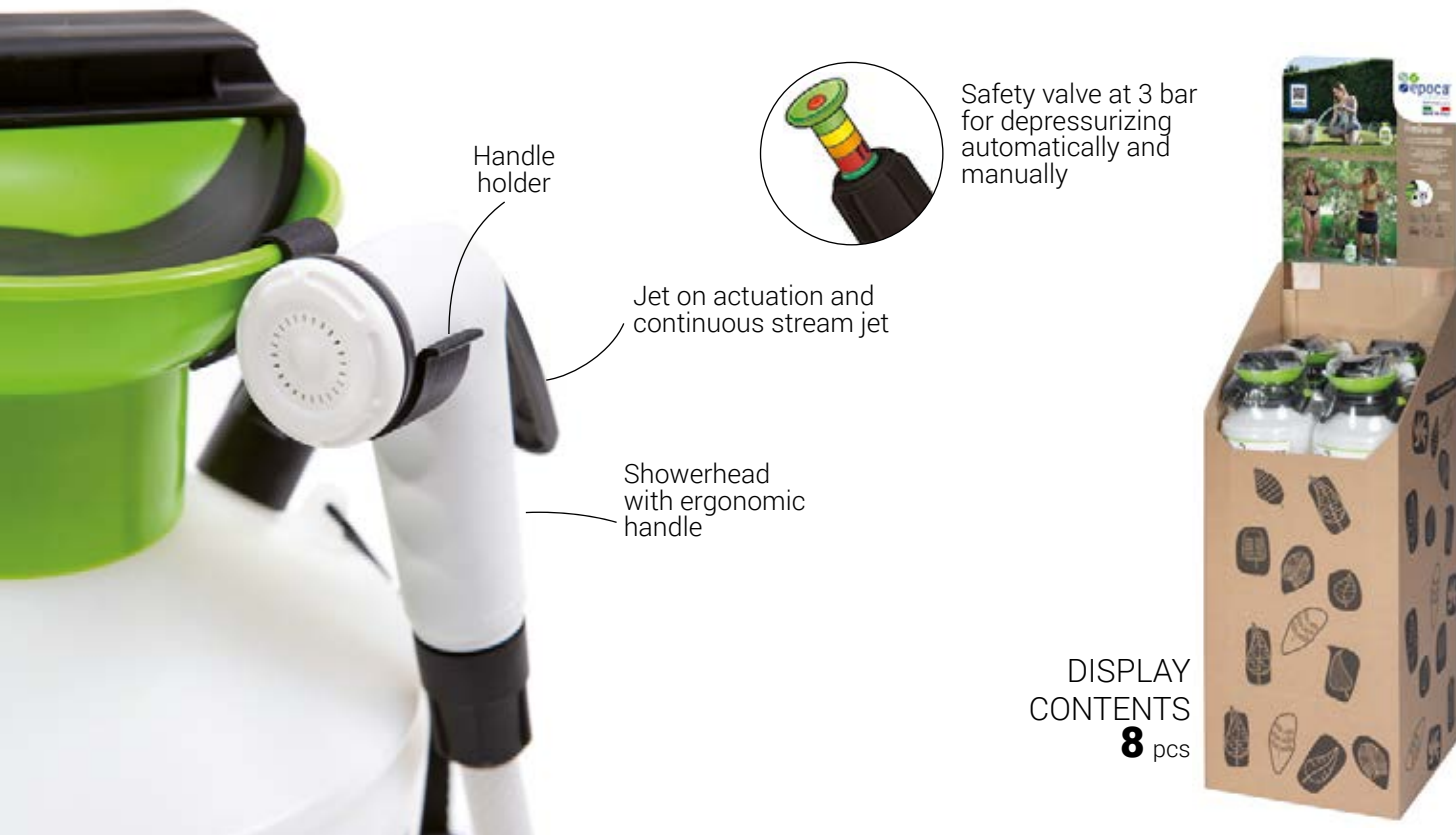

Freshower

In any place, when water is not available there is Freshower, useful and easy to use in remote locations, ideal for those who live in direct contact with nature.

Freshower allows you to refresh when the heat becomes unbearable and no restroom is available.

It can be used for washing small boats, equipment that requires rinsing with fresh water, grooming small pets, washing bikes or motorbikes.

On terraces and in garages where water is not always available.

Freshower 7

1,80 m non-toxic hose

total 7000 ml
3 bar
Shrink wrap

	code	packing	pcs	dimensions (cm)	weight (kg)	Volume (m³)	ctn/plt	pcs/plt	Ean code
	23256		6	60,0 x 40,0 x 48,0	10,69	0,115	16	96	8003916131570
display	24491		8	40,0 x 40,0 x 97,0	14,48	0,155	12	96	8003916131570
display	21255		12	48,0 x 46,0 x 175,0	24,67	0,386	2	24	8003916131570