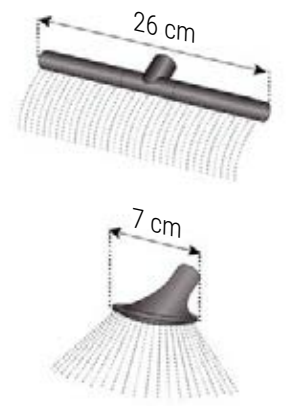

Albatross 12

total
12090 ml

bulk

version	code	packing	pcs	dimensions (cm)	weight (kg)	Volume (m ³)	ctn/plt	pcs/plt	Ean code
● olive	10970		8	99,0 x 53,0 x 38,0	4,29	0,199	10	80	8003916071357
● lava	10980		8	99,0 x 53,0 x 38,0	4,29	0,199	10	80	8003916071364

Save water with Ecodrop by dosing the proper amount

Albatross EcoDrop 6

 
total 6050 ml bulk

version	code	packing	pcs	dimensions (cm)	weight (kg)	Volume (m ³)	ctn/plt	pcs/plt	Ean code
olive	10842		12	56,0 x 84,0 x 31,0	4,22	0,146	14	168	8003916071371